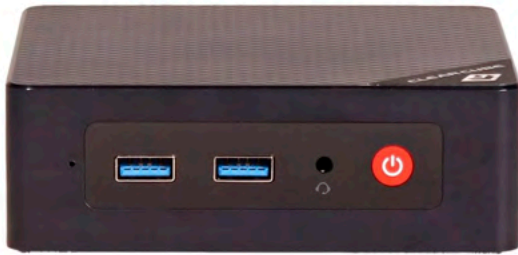

Easy to carry, small form factor that will help you save space.
Budget friendly with 4K video streaming and low power consumption.

Thin Client
CD8810

IDEAL FOR:

- Health & Dental Clinics
- Training & Education
- State & Local Government
- Manufacturing & Industrial
- Office & Commercial Settings

KEY FEATURES

CPU

Intel® Alder Lake N150 Processor (4C/4T, 0.8GHz up to 3.6GHz, 6W)

Operating System

Win10 IoT
Windows 11 Pro
Windows 11 Home
IGEL
ZeeTim

Video

2 x HDMI
Max Resolution: Dual 4K

External Ports

2 x HDMI
1 x 3.5mm Audio Jack
4 x USB 3.2 Gen2
1 x RJ45 2.5Gbps
Wifi, Bluetooth 5.2

TECHNICAL SPECS

Weight

1.77 lbs (4.5 kg)

Dimensions

1.56" (H) x 4" (L) x 4.5" (W)

Environment

-20°C to 70°C (-4°F to 140°F)

BENEFITS

Browser-based Desktop Management with real-time monitoring, asset management, and job scheduling

4 USB 3.0

IGEL Ready

Improves hardware and data security by eliminating local disks to minimize opportunities for theft and misuse